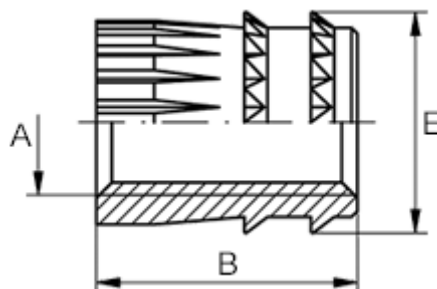

Data Sheet

Article number: 12831000060800
Description: KLEE-coil 831 000 060.800
M6 Brass

Measures

Female thread A	= M6
Length B	= 9.0
Max outer diameter E	= 9.0
Number of cramping feathers	= 2
Recommended bore diameter	= 7.9 to 8